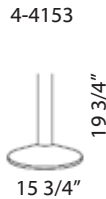

Tonda

Brushed or polished stainless steel base or sand-blasted cast-iron base. Chromed steel, brushed or stainless steel or veneered beech column.

Model # 4-4154R/CR

additional images

finishes

brushed stainless steel

mahogany 2

size options

thechairfactory™

www.thechairfactory.com, 214 Bowery NYC, T: 212.941.8700 F: 212.941.0033