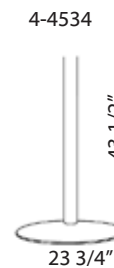

Tonda

Brushed or polished stainless steel base or sand-blasted cast-iron base. Chromed steel, brushed or stainless steel or veneered beech column.

Model # 4-4154R/CR

additional images

finishes

brushed stainless steel

mahogany 2

size options

thechairfactory™

www.thechairfactory.com, 214 Bowery NYC, T: 212.941.8700 F: 212.941.0033