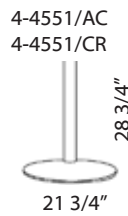

Tonda

Brushed or polished stainless steel base or sand-blasted cast-iron base. Chromed steel, brushed or stainless steel or veneered beech column.

Model # 4-4154R/CR

additional images

finishes

brushed stainless steel

mahogany 2

size options

thechairfactory™

www.thechairfactory.com, 214 Bowery NYC, T: 212.941.8700 F: 212.941.0033