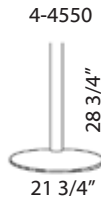

size options