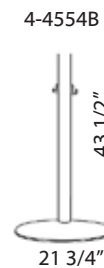

Tonda

Brushed or polished stainless steel base or sand-blasted cast-iron base. Chromed steel, brushed or stainless steel or veneered beech column.

Model # 4-4154R/CR

additional images

finishes

brushed stainless steel

mahogany 2

size options

thechairfactory™

www.thechairfactory.com, 214 Bowery NYC, T: 212.941.8700 F: 212.941.0033