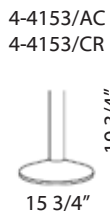

Tonda

Brushed or polished stainless steel base or sand-blasted cast-iron base. Chromed steel, brushed or stainless steel or veneered beech column.

Model # 4-4154R/CR

additional images

finishes

brushed stainless steel

mahogany 2

size options

thechairfactory™

www.thechairfactory.com, 214 Bowery NYC, T: 212.941.8700 F: 212.941.0033