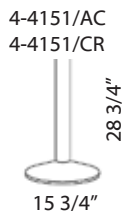

Tonda

Brushed or polished stainless steel base or sand-blasted cast-iron base. Chromed steel, brushed or stainless steel or veneered beech column.

Model # 4-4154R/CR

additional images

finishes

brushed stainless steel

mahogany 2

size options

thechairfactory™

www.thechairfactory.com, 214 Bowery NYC, T: 212.941.8700 F: 212.941.0033