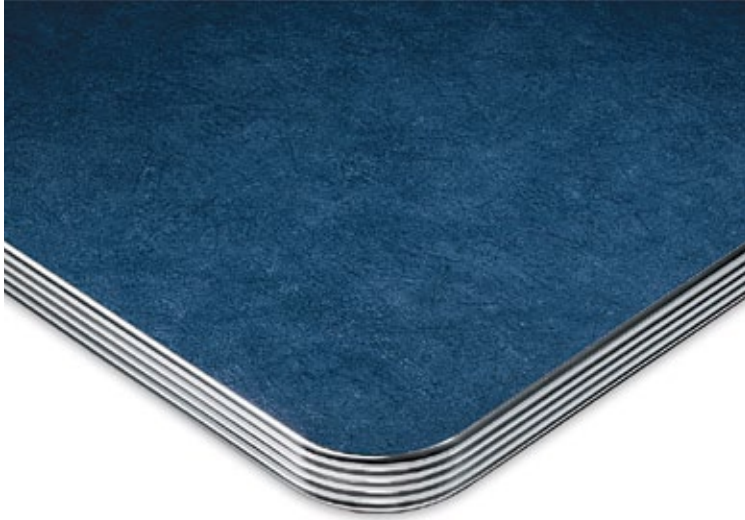

Retro 4100

1 1/4" thick laminate top with seamless chrome plate polished finish edge. Provides a water tight sanitary seal that is extremely hard and chemical resistant.

edge
(standard+designer)

fluted*

configurations

1 1/4" Thick - **Economy**

specifications

model# 4100
type wood
finish laminate top
polished edge
features chrome plated

related

Retro 4025

thechairfactory™

We Have What You Want

www.thechairfactory.com, 214 Bowery NYC, T: 212.941.8700 F: 212.941.0033