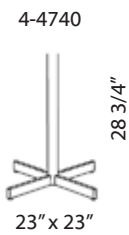

# Plastic-X

Steel base, polypropilene moulded, steel tube column, outdoor finish.

Model # 4-4740

additional images

finishes

base finish

polyethylene

column finish

textured aluminium

size options

thechairfactory™

www.thechairfactory.com, 214 Bowery NYC, T: 212.941.8700 F: 212.941.0033