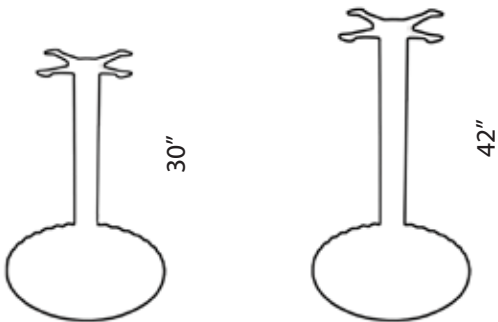

Opius

base
finishes

Steel table base available in
30" and 42" heights.

Model # 901

additional images

size options

thechairfactory™

www.thechairfactory.com, 214 Bowery NYC, T: 212.941.8700 F: 212.941.0033