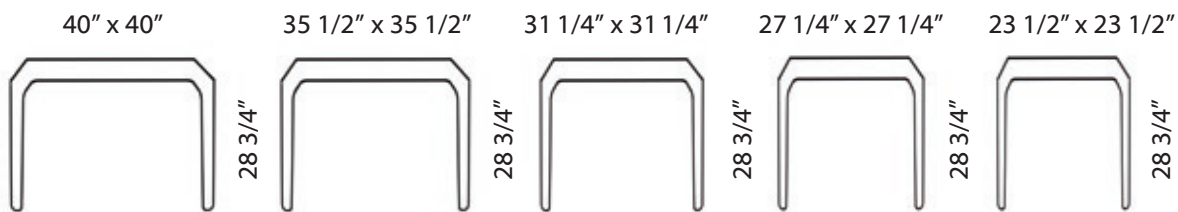

Jump Square

Stackable table for easy storage with a solid laminate top, aluminum legs, polished or powder coated finish in white or black.

Model # 4-TJ4

additional images

colors

white

black

size options