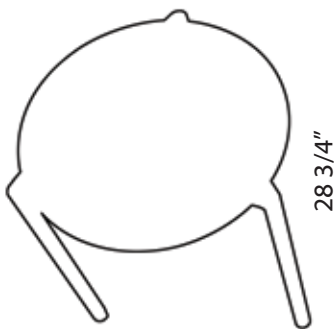

Jump Round

colors

white

black

Stackable table for easy storage with a solid laminate top, aluminum legs, polished or powder coated finish in white or black.

Model # 4-TJ3

additional images

size options

23 1/2"

28 3/4"

27 1/4"

28 3/4"

31 1/4"

28 3/4"

thechairfactory™

www.thechairfactory.com, 214 Bowery NYC, T: 212.941.8700 F: 212.941.0033