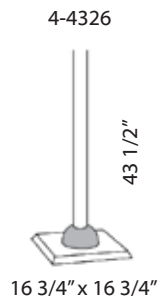

base finishes

brushed stainless steel

polished stainless steel

insert finishes

natural beech

wenge

walnut

cherry

cherry 2

mahogany

mahogany 2

size options