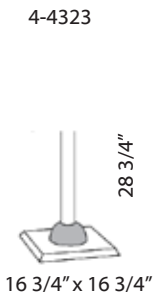

base finishes

brushed stainless steel

polished stainless steel

insert finishes

natural beech

wenge

walnut

cherry

cherry 2

mahogany

mahogany 2

size options