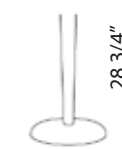

mahogany 2

size options

Steel Column / Cast-iron or Stainless Steel Base

4-4910

16 3/4"

4-4920

16 3/4" x 16 3/4"

4-4911/CR

16 3/4"

4-4911/ST

16 3/4"

Beech Column / Cast-iron or Stainless Steel Base

4-4910/FM

16 3/4"

4-4911/FM

16 3/4"