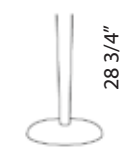

Alfa

Powder coated cast-iron base or stainless steel base, polished or brushed. Chromed or satinized conical steel column or solid beech column.

Model # 4-4911/FM

additional images

base finishes

brushed stainless steel

mahogany 2

size options

Steel Column / Cast-iron or Stainless Steel Base

4-4910

16 3/4"

4-4920

16 3/4" x 16 3/4"

4-4911/CR

16 3/4"

4-4911/ST

16 3/4"

Beech Column / Cast-iron or Stainless Steel Base

4-4910/FM

16 3/4"

4-4911/FM

16 3/4"